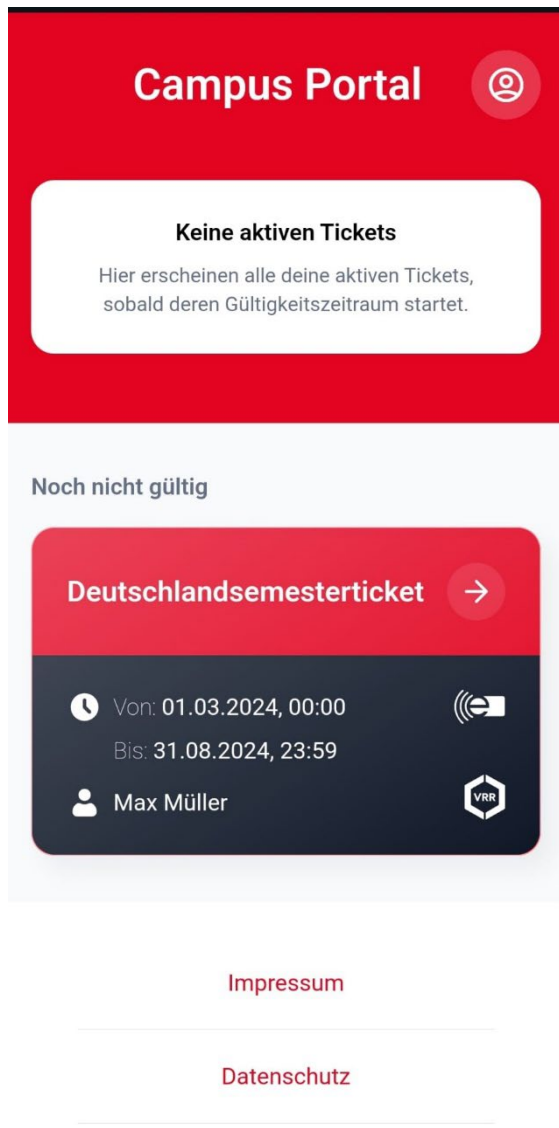

Step-by-step instructions for accessing the digital Germany semester ticket (Deutschlandsemesterticket)

1. 1. Access the website using the following link

The ticket can only be accessed via the following link.
There is no need to download or install an APP.

<https://abo.ride-ticketing.de/app/login?partnerId=2c744b0a14ed9f00bbb809be4dc9bc20>

It is best to use the mobile device/smartphone with which you also use the ticket.

2. Enter WHZ login details

The screenshot shows the login page for WHZ (Westfälische Hochschule Zwickau). At the top left is the WHZ logo, a stylized 'W' composed of red and blue segments. To its right is the text 'WHZ Westsächsische Hochschule Zwickau' and 'Hochschule für Mobilität'. Below the logo is the heading 'Anmeldung/Login' and a welcome message: 'Willkommen auf dem IDP der Westsächsischen Hochschule Zwickau.' The 'Login' section has a horizontal line above it and contains the instruction: 'Bitte melden Sie sich mit dem Benutzernamen und dem Passwort Ihres WHZ-Logins an.' There are two input fields: 'Benutzername' and 'Passwort', both with grey placeholder text. Below the fields is a blue button labeled 'Anmeldung'. At the bottom of the login section, there is a note: 'Sollten Sie Ihren Benutzernamen oder Ihr Passwort vergessen haben, so wenden Sie sich bitte an den Nutzerservice des ZKI oder Ihres Hochschulrechenzentrums.' Below this is the 'RIDE Ticketing' section, which has a horizontal line above it and the RIDE logo at the bottom. The RIDE logo consists of a blue stylized 'R' followed by the word 'RIDE' in bold black capital letters.

Ablehnen

Akzeptieren

Select the option that is right for you

4. The Germany semester ticket (Deutschlandsemesterticket) is displayed

The Germany semester ticket (Deutschlandsemesterticket) is valid from March 1, 2024. Before that, the ticket is shown as not valid yet because the semester has not started yet.