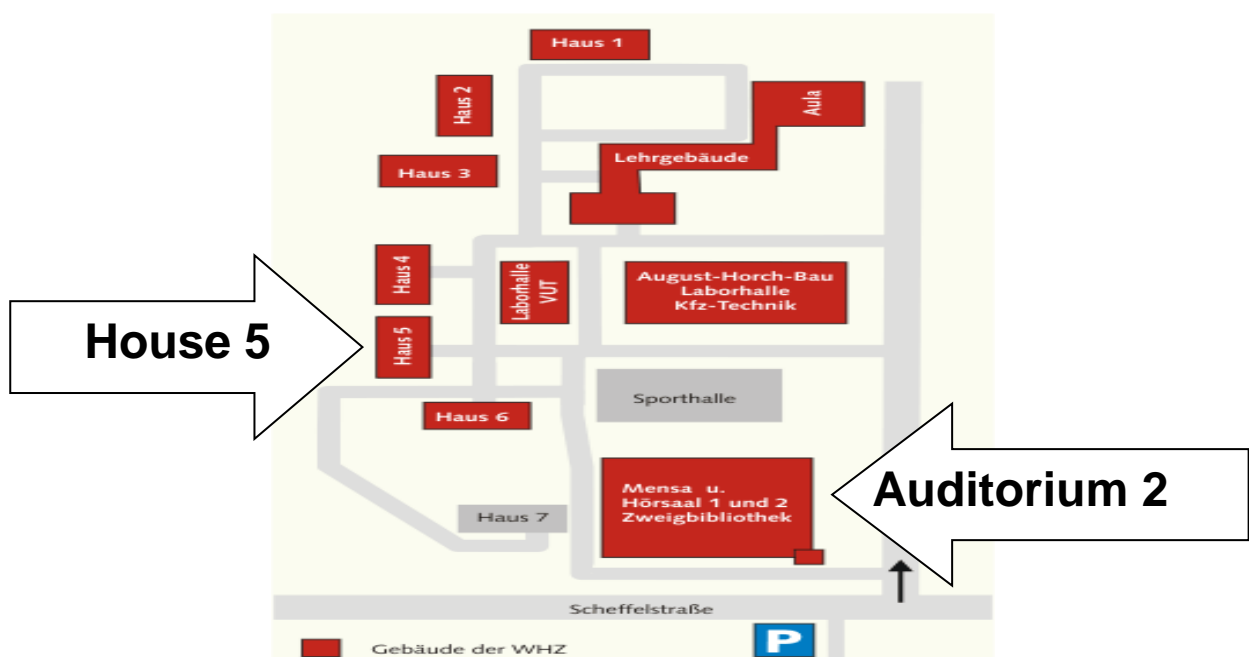

Conference Venue: Campus Scheffelstr.

Programme

Wednesday, 25 June 2014

- till 17:00 Arrival of participants, Hotel "Alte Münze"
17:45 Meeting of participants in the hotel foyer
18:00 – 22:00 Welcome Dinner „Markt-Café“ (Hauptmarkt 1, 08056 Zwickau)

Thursday, 26 June 2014

- 08:30 – 9:00 Transfer from Hotel to Campus Scheffelstr.
09:00 – 09:20 Registration
09:20 – 12:00 **Plenary Session**
(Auditorium 3, Campus Scheffelstr., moderation: Prof. Dr. D. Weidemann)
Welcome by the Deans of the Faculties
Gao Jiayong - *Paths, Methods and Impacts of Chinese Enterprise FDI*
Pham Quang Minh - *Vietnam-China Relations in the New International and Regional Context: Continuity and Change*
12:00 – 13:00 Lunch (Mensa, Campus Scheffelstr.)
13:00 – 15:00 **Session 1: China's Unification and Integration**
(conference room, house 5, Campus Scheffelstr., moderation: Prof. Dr. R. Wrobel)
Chiao Hui-fang - *Mainland China and Taiwan Relation – An Approach to Reunification?*
Gild, Gerlinde - *Political and Economic Integration in East Asia*
15:00 – 15:30 Coffee Break (r. 5119, house 5)
15:30 – 17:30 **Session 2 China's Diplomacy and Geopolitics**
(conference room, house 5, Campus Scheffelstr., moderation: Prof. Dr. H. Chiao)
Perkuhn, Josie-Marie - *Chinese domestic foreign policy: How Chinese political faction's impact on Foreign Policy Roles*
Wrobel, Ralph - *China's New Energy Geopolitics: Shanghai Cooperation Organization and Central Asia.*
17:30 – 18:00 Transfer from Campus Scheffelstr. to hotel
19:00 – 22:00 Dinner „Pizzeria Non Solo Pizza e Vino“ (Alter Steinweg 2-4; 08056 Zwickau)